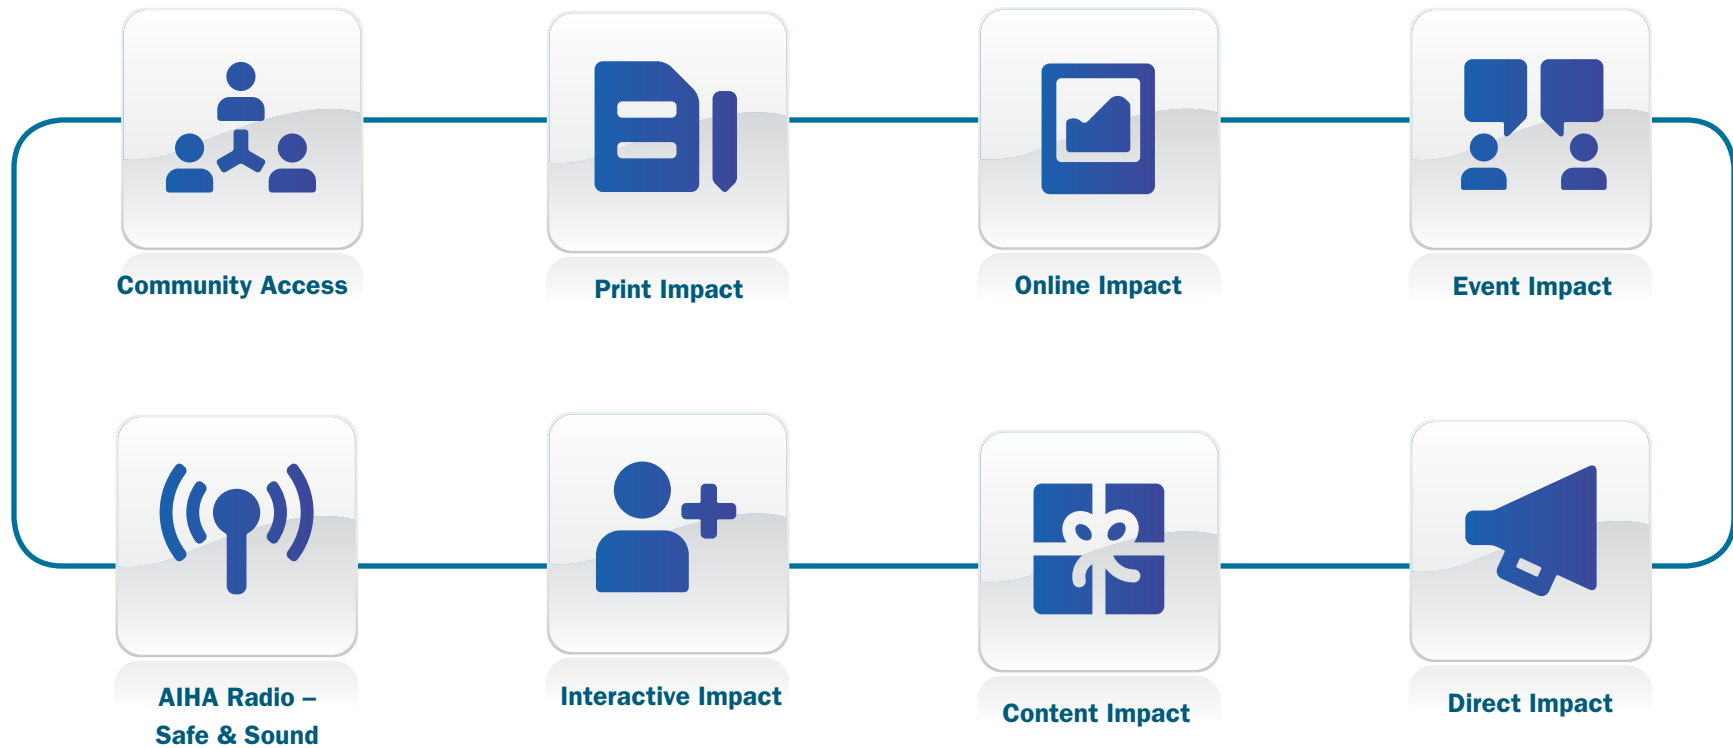

# AIHA Partners of the Profession

CUSTOM PARTNERSHIPS FOR 360° ENGAGEMENT

Call to discuss partner program in more detail.

Contact:

**Ben Ledyard** at [bledyard@networkmediapartners.com](mailto:bledyard@networkmediapartners.com) Phone: 410-584-1954 Fax: 410-584-8574